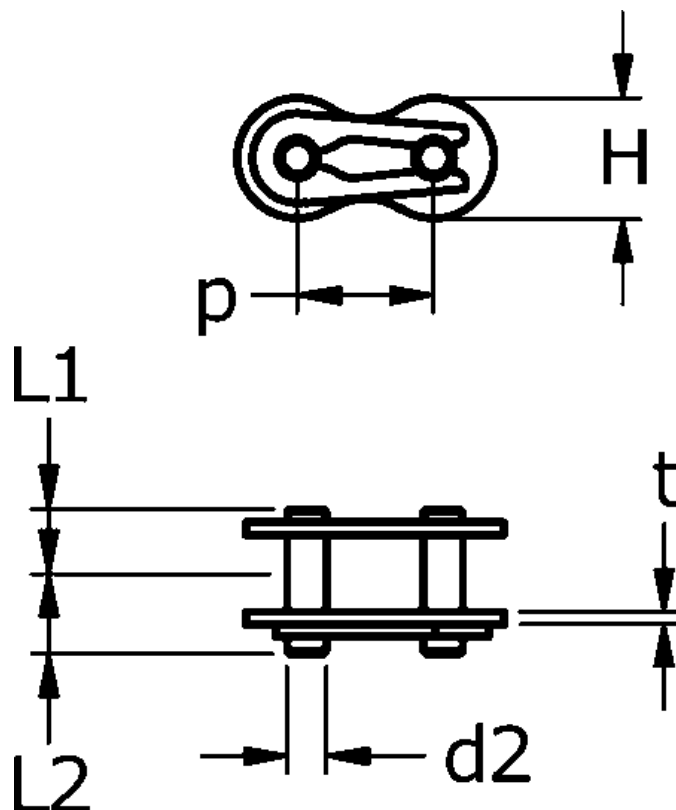

Article number: 6100110051

Description: Connecting link 1/2 x 5/16 simplex 08B-1

## Measures

Breaking power = 9600

C = 20.5

d = 4.45

D = -

For chain size = 1/2 x 5/16

For chain type = 08 B-1

L1 = 8.4

L2 = 10

P = 12,7

W = -